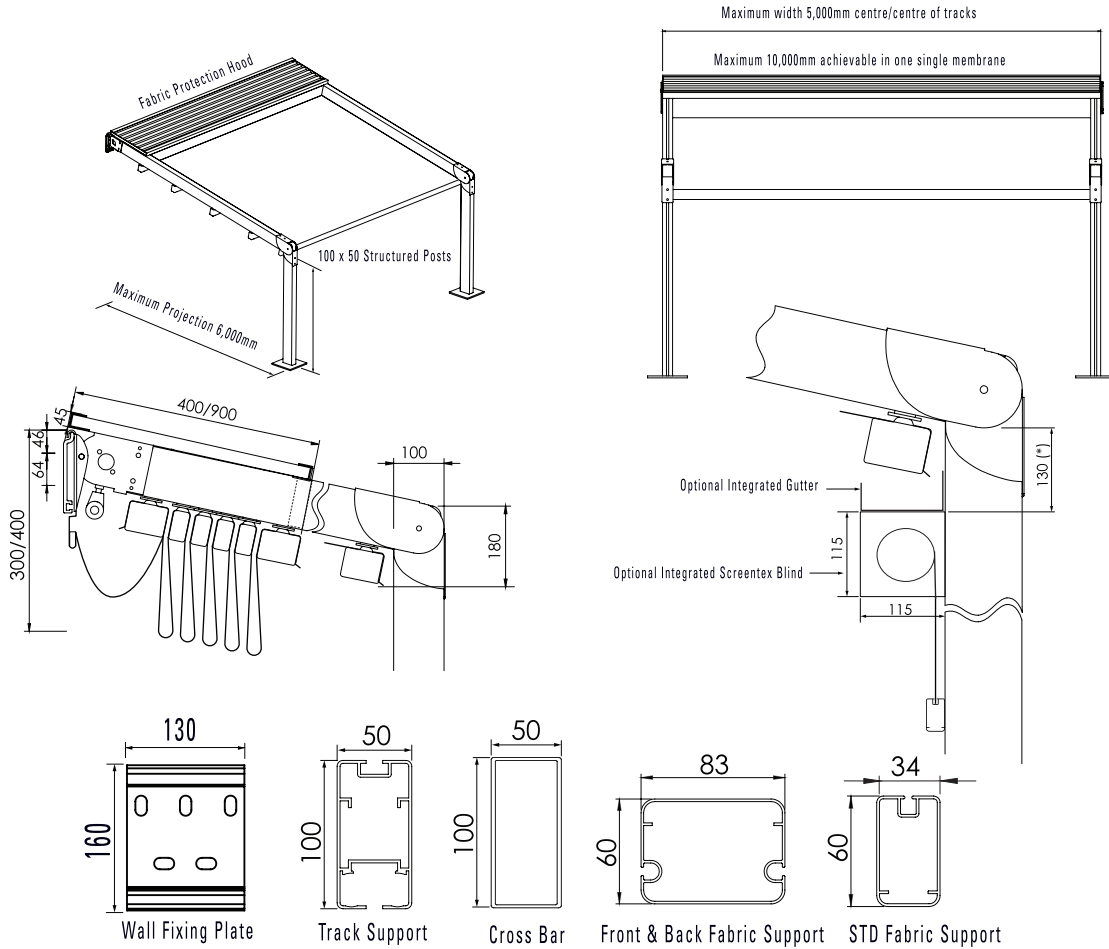

ALUTECNIC SERIES - PATIO RETRACTABLE ROOF

Please note illustrations are not to scale. All measurements are in millimetres. Please contact your Tecnic Awnings representative for additional information.

SIZES	
WIDTH & PROJECTION	Max. width 15m - Max projection 6m unsupported (12m projection fixing to existing structure)
OPERATION	
TYPE	Motorised / Manual
HARDWARE	
MATERIAL	All components made from non-corrosive materials, including 316 stainless steel connectors & bolts. 6061 grade extruded aluminium support frame (available in over 50 colours)
FABRIC OPTIONS	
	Reinforced high-tensile polyester core PVC (Precontraint Ferrari 502)
	Optional Soltis 86 or 92 reinforced high-tensile polyester core sunscreens
CONTROL OPTIONS	
	Integrated lighting modules
	Integrated electric radiant heat panels
	Integrated self zipping motorised blinds
	Integrated guttering system