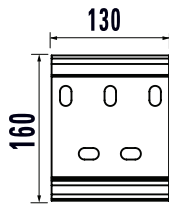

# ALUTECHNIC SERIES - EVO RETRACTABLE ROOF

Please note illustrations are not to scale. All measurements are in millimetres. Please contact your Tecnic Awnings representative for additional information.

Maximum 15,000mm achievable in  
one single membrane

Wall Fixing Plate

Track Support

Cross Bar

Front & Back  
Fabric Support

Fabric Support

<b>SIZES</b>	
WIDTH & PROJECTION	Max. width 15m - Max projection 12m
<b>OPERATION</b>	
TYPE	Motorised or Manual
<b>HARDWARE</b>	
MATERIAL	All components made from non-corrosive materials, including 316 stainless steel connectors & bolts. 6061 grade extruded aluminium support frame (available in over 200 colours)
<b>FABRIC OPTIONS</b>	
	Reinforced high-tensile polyester core PVC (Preconstraint Ferrari 502)
	Optional Soltis 86 or 92 reinforced high-tensile polyester core sunscreens
<b>CONTROL OPTIONS</b>	
	Integrated lighting modules
	Integrated electric radiant heat panels
	Integrated motorised blinds & curtains
	Integrated guttering