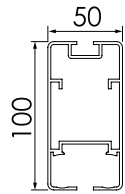

Maximum 15,000mm achievable in  
one single membrane

Wall Fixing Plate

Track Support

Cross Bar

Front & Back  
Fabric Support

Fabric Support

<b>SIZES</b>	
WIDTH & PROJECTION	Max. width 15m - Max projection 12m
<b>OPERATION</b>	
TYPE	Motorised or Manual
<b>HARDWARE</b>	
MATERIAL	All components made from non-corrosive materials, including 316 stainless steel connectors & bolts. 6061 grade extruded aluminium support frame (available in over 200 colours)
<b>FABRIC OPTIONS</b>	
	Reinforced high-tensile polyester core PVC (Preconstraint Ferrari 502)
	Optional Soltis 86 or 92 reinforced high-tensile polyester core sunscreens
<b>CONTROL OPTIONS</b>	
	Integrated lighting modules
	Integrated electric radiant heat panels
	Integrated motorised blinds & curtains
	Integrated guttering