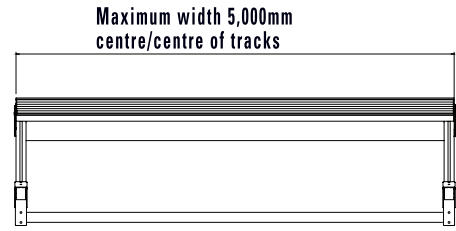

# ALUTECHNIC SERIES - EVO RETRACTABLE ROOF

Please note illustrations are not to scale. All measurements are in millimetres. Please contact your Tecnic Awnings representative for additional information.

Maximum 15,000mm achievable in  
one single membrane

Wall Fixing Plate

Track Support

Cross Bar

Front & Back  
Fabric Support

Fabric Support

<b>SIZES</b>	
WIDTH & PROJECTION	Max. width 15m - Max projection 12m
<b>OPERATION</b>	
TYPE	Motorised or Manual
<b>HARDWARE</b>	
MATERIAL	All components made from non-corrosive materials, including 316 stainless steel connectors & bolts. 6061 grade extruded aluminium support frame (available in over 200 colours)
<b>FABRIC OPTIONS</b>	
	Reinforced high-tensile polyester core PVC (Preconstraint Ferrari 502)
	Optional Soltis 86 or 92 reinforced high-tensile polyester core sunscreens
<b>CONTROL OPTIONS</b>	
	Integrated lighting modules
	Integrated electric radiant heat panels
	Integrated motorised blinds & curtains
	Integrated guttering