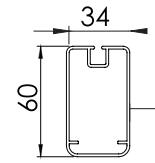

Maximum 15,000mm achievable in  
one single membrane

Wall Fixing Plate

Track Support

Cross Bar

Front & Back  
Fabric Support

Fabric Support

<b>SIZES</b>	
WIDTH & PROJECTION	Max. width 15m - Max projection 12m
<b>OPERATION</b>	
TYPE	Motorised or Manual
<b>HARDWARE</b>	
MATERIAL	All components made from non-corrosive materials, including 316 stainless steel connectors & bolts. 6061 grade extruded aluminium support frame (available in over 200 colours)
<b>FABRIC OPTIONS</b>	
	Reinforced high-tensile polyester core PVC (Preconstraint Ferrari 502)
	Optional Soltis 86 or 92 reinforced high-tensile polyester core sunscreens
<b>CONTROL OPTIONS</b>	
	Integrated lighting modules
	Integrated electric radiant heat panels
	Integrated motorised blinds & curtains
	Integrated guttering