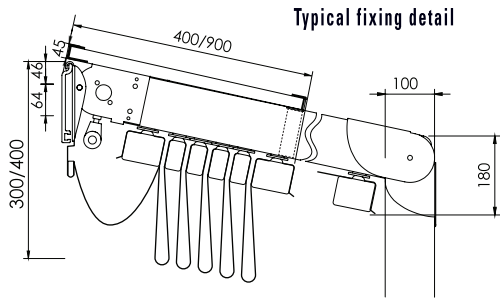

# ALUTECHNIC SERIES - EVO RETRACTABLE ROOF

Please note illustrations are not to scale. All measurements are in millimetres. Please contact your Tecnic Awnings representative for additional information.

Maximum 15,000mm achievable in  
one single membrane

Wall Fixing Plate

Track Support

Cross Bar

Front & Back  
Fabric Support

Fabric Support

<b>SIZES</b>	
WIDTH & PROJECTION	Max. width 15m - Max projection 12m
<b>OPERATION</b>	
TYPE	Motorised or Manual
<b>HARDWARE</b>	
MATERIAL	All components made from non-corrosive materials, including 316 stainless steel connectors & bolts. 6061 grade extruded aluminium support frame (available in over 200 colours)
<b>FABRIC OPTIONS</b>	
	Reinforced high-tensile polyester core PVC (Preconstraint Ferrari 502)
	Optional Soltis 86 or 92 reinforced high-tensile polyester core sunscreens
<b>CONTROL OPTIONS</b>	
	Integrated lighting modules
	Integrated electric radiant heat panels
	Integrated motorised blinds & curtains
	Integrated guttering