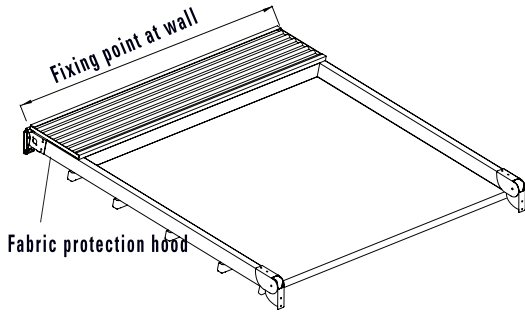

# ALUTECHNIC SERIES - EVO RETRACTABLE ROOF

Please note illustrations are not to scale. All measurements are in millimetres. Please contact your Tecnic Awnings representative for additional information.

Maximum 15,000mm achievable in  
one single membrane

Wall Fixing Plate

Track Support

Cross Bar

Front & Back  
Fabric Support

Fabric Support

<b>SIZES</b>	
WIDTH & PROJECTION	Max. width 15m - Max projection 12m
<b>OPERATION</b>	
TYPE	Motorised or Manual
<b>HARDWARE</b>	
MATERIAL	All components made from non-corrosive materials, including 316 stainless steel connectors & bolts. 6061 grade extruded aluminium support frame (available in over 200 colours)
<b>FABRIC OPTIONS</b>	
	Reinforced high-tensile polyester core PVC (Preconstraint Ferrari 502)
	Optional Soltis 86 or 92 reinforced high-tensile polyester core sunscreens
<b>CONTROL OPTIONS</b>	
	Integrated lighting modules
	Integrated electric radiant heat panels
	Integrated motorised blinds & curtains
	Integrated guttering