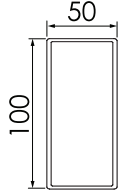

# ALUTECHNIC SERIES - EVO RETRACTABLE ROOF

Please note illustrations are not to scale. All measurements are in millimetres. Please contact your Tecnic Awnings representative for additional information.

Maximum 15,000mm achievable in  
one single membrane

Wall Fixing Plate

Track Support

Cross Bar

Front & Back  
Fabric Support

Fabric Support

<b>SIZES</b>	
WIDTH & PROJECTION	Max. width 15m - Max projection 12m
<b>OPERATION</b>	
TYPE	Motorised or Manual
<b>HARDWARE</b>	
MATERIAL	All components made from non-corrosive materials, including 316 stainless steel connectors & bolts. 6061 grade extruded aluminium support frame (available in over 200 colours)
<b>FABRIC OPTIONS</b>	
	Reinforced high-tensile polyester core PVC (Preconstraint Ferrari 502)
	Optional Soltis 86 or 92 reinforced high-tensile polyester core sunscreens
<b>CONTROL OPTIONS</b>	
	Integrated lighting modules
	Integrated electric radiant heat panels
	Integrated motorised blinds & curtains
	Integrated guttering