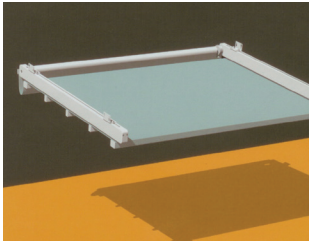

Maximum 15,000mm achievable in  
one single membrane

Wall Fixing Plate

Track Support

Cross Bar

Front & Back  
Fabric Support

Fabric Support

<b>SIZES</b>	
WIDTH & PROJECTION	Max. width 15m - Max projection 12m
<b>OPERATION</b>	
TYPE	Motorised or Manual
<b>HARDWARE</b>	
MATERIAL	All components made from non-corrosive materials, including 316 stainless steel connectors & bolts. 6061 grade extruded aluminium support frame (available in over 200 colours)
<b>FABRIC OPTIONS</b>	
	Reinforced high-tensile polyester core PVC (Preconstraint Ferrari 502)
	Optional Soltis 86 or 92 reinforced high-tensile polyester core sunscreens
<b>CONTROL OPTIONS</b>	
	Integrated lighting modules
	Integrated electric radiant heat panels
	Integrated motorised blinds & curtains
	Integrated guttering