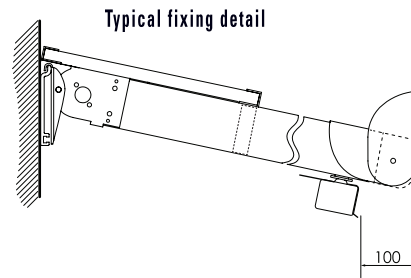

# ALUTECHNIC SERIES - EVO RETRACTABLE ROOF

Please note illustrations are not to scale. All measurements are in millimetres. Please contact your Tecnic Awnings representative for additional information.

Maximum 15,000mm achievable in  
one single membrane

Wall Fixing Plate

Track Support

Cross Bar

Front & Back  
Fabric Support

Fabric Support

<b>SIZES</b>	
WIDTH & PROJECTION	Max. width 15m - Max projection 12m
<b>OPERATION</b>	
TYPE	Motorised or Manual
<b>HARDWARE</b>	
MATERIAL	All components made from non-corrosive materials, including 316 stainless steel connectors & bolts. 6061 grade extruded aluminium support frame (available in over 200 colours)
<b>FABRIC OPTIONS</b>	
	Reinforced high-tensile polyester core PVC (Preconstraint Ferrari 502)
	Optional Soltis 86 or 92 reinforced high-tensile polyester core sunscreens
<b>CONTROL OPTIONS</b>	
	Integrated lighting modules
	Integrated electric radiant heat panels
	Integrated motorised blinds & curtains
	Integrated guttering