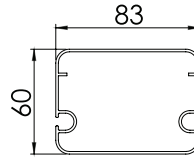

Maximum 15,000mm achievable in  
one single membrane

Wall Fixing Plate

Track Support

Cross Bar

Front & Back  
Fabric Support

Fabric Support

<b>SIZES</b>	
WIDTH & PROJECTION	Max. width 15m - Max projection 12m
<b>OPERATION</b>	
TYPE	Motorised or Manual
<b>HARDWARE</b>	
MATERIAL	All components made from non-corrosive materials, including 316 stainless steel connectors & bolts. 6061 grade extruded aluminium support frame (available in over 200 colours)
<b>FABRIC OPTIONS</b>	
	Reinforced high-tensile polyester core PVC (Preconstraint Ferrari 502)
	Optional Soltis 86 or 92 reinforced high-tensile polyester core sunscreens
<b>CONTROL OPTIONS</b>	
	Integrated lighting modules
	Integrated electric radiant heat panels
	Integrated motorised blinds & curtains
	Integrated guttering